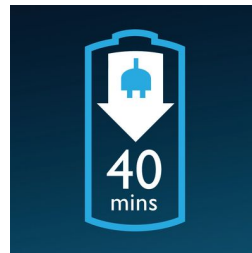

Washable shaver

The waterproof shaver can be easily rinsed under the tap.

Battery low indicator

Battery low indicator

Cordless and corded use

Cordless and corded use

Charging stand

Charging stand