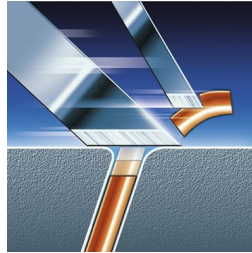

Fast and close shave

- Speed-XL shaving heads for a fast and close shave

Shaves even the shortest stubble

- Precision Cutting System

Comfortably close

- Super Lift & Cut technology

Adjusts to every curve of your face and neck

- Reflex Action system
- Individually floating heads

Simply rinses clean

- Washable shaver

Highlights

Speed-XL shaving heads

The three shaving tracks offer 50% more shaving surface for a fast and close shave. *compared to standard rotary shaving heads.

Precision Cutting System

The electric shaver has ultra thin heads with slots to shave the long hairs and holes to shave even the shortest stubble.

Super Lift & Cut technology

The dual blade system of this electric shaver lifts hairs to cut comfortably below skin level.

Reflex Action system

Automatically adjusts to every curve of your face and neck.

Individually floating heads

Align the razor sharp blades of your Philips shaver closer to your skin for exceptional closeness.