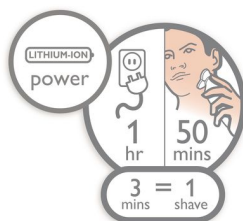

Cordless use - 50 mins

An energy-efficient, powerful lithium-ion battery gives you more shaves per charge. Charge it for an hour and you'll have up to 50

minutes of shaving time. Charge it for 3 minutes and you'll have enough power for one shave.

5 level battery indicator

The multi-level LED display shows when the battery is low, when you need a new head and when the travel lock is on. Travel lock prevents the product from turning on by accident. Press any button for 3 seconds to activate the travel lock, so the product doesn't get turned on accidentally. A red lock symbol shows when the travel lock is on.