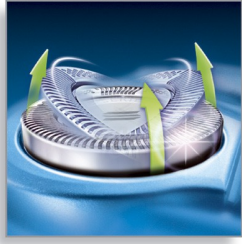

### Lift & Cut System

**Adjusts to every curve of your face and neck**

- Individually floating heads

**Cordless battery shaver**

- Up to 60 minutes cordless shave

**Comfortably close**

- Unique Lift & Cut system

## Individually floating heads

Align the razor sharp blades closer to your skin for exceptional closeness.