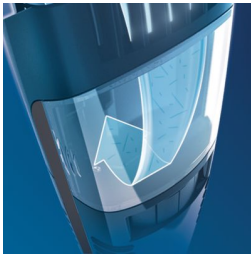

Clear view hair chamber