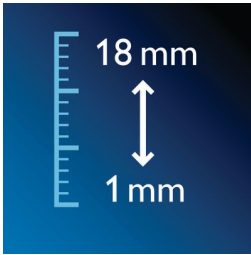

Create the look you want

- 18 secured length settings from 1 mm up to 18 mm

Provides maximum ease of use

- Clear view hair chamber for visual control
- Maintenance-free blades
- Vacuum system captures cut hairs for mess-free trimming

Highlights

18 secured length settings

Select and locks your desired length within a versatile range of possible lengths.

Clear view hair chamber

Transparent hair chamber makes it easy to see when the chamber needs to be emptied.

Integrated vacuum system

The integrated vacuum mechanism absorbs cut-off hairs during use and gives you a cleaner washbasin after use.

Specifications

Cutting system

Cutter width: 32 mm
Number of length settings: 18
Range of length settings: 1 to 18 mm
Precision (size of steps): by 1 mm
Self-sharpening stainless steel blades
Cutting element: Stainless steel blades
Comb type: Contour following
Non-scratch teeth: For more comfort