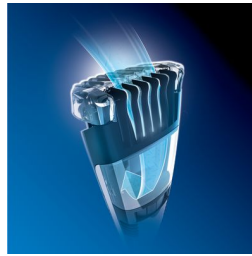

PHILIPS

Vacuum beard
trimmer

50 min grooming

Precision: 1-18 mm

QT4050/32

Perfectly even beard, with no mess

This vacuum beard trimmer delivers superior trimming performance with its integrated vacuum system to capture hairs during use. No mess guaranteed.

Integrated vacuum system

The integrated vacuum mechanism absorbs cut-off hairs during use and gives you a cleaner washbasin after use.

Specifications

Cutting system

Cutter width: 32 mm
Number of length settings: 18
Range of length settings: 1 to 18 mm
Precision (size of steps): by 1 mm
Self-sharpening stainless steel blades
Cutting element: Stainless steel blades
Comb type: Contour following
Non-scratch teeth: For more comfort