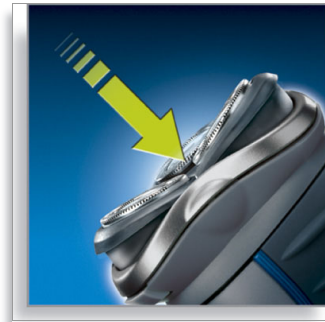

HQ9/41

Highlights

Super Lift & Cut technology

Dual blade system: first blade lifts, second blade cuts for a comfortable close shave.

Precision Cutting System

Ultra-thin heads with slots to shave long hairs and holes to shave the shortest stubble.

Reflex Action system

Automatically adjusts to every curve of your face and neck.

Speed-XL shaving heads

The three shaving tracks offer 50% more shaving surface for a fast and close shave. *Compared to standard rotary shaving heads.