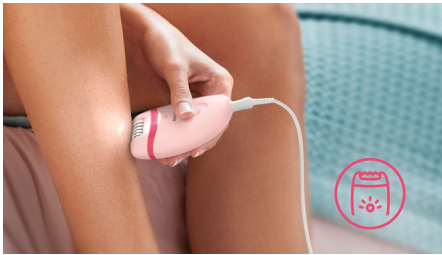

Opti-light

Unique built-in light ensures less hairs are missed for a more effective epilation.