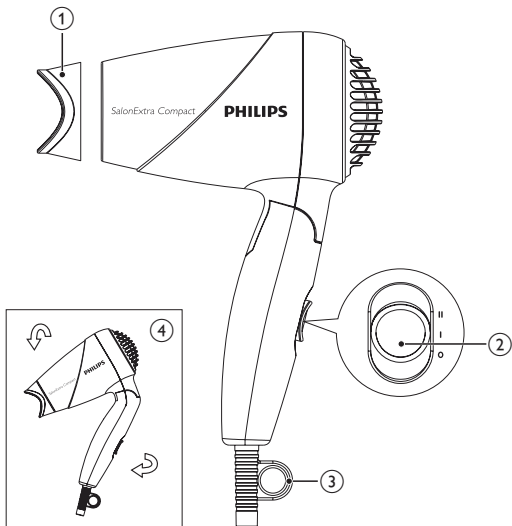

© Royal Philips Electronics N.V. 2009
All rights reserved.

Specifications are subject to change without notice.
Trademarks are the property of Koninklijke Philips
Electronics N.V. or their respective owners.

3140 035 21851

100% recycled paper
100% papier recyclé