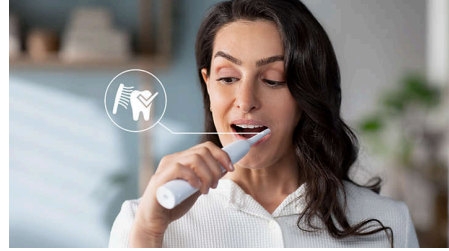

Easy transition to Sonicare

- Easy-Start to ease the transition

Protects your gums

- Built-in pressure sensor protects your teeth and gums

Provides superior clean

- Up to 3 x better plaque removal vs. a manual toothbrush*
- Our unique technology brings you a powerful yet gentle clean

3100 series

Rechargeable Sonic Electric Toothbrush

HX3671/13

Highlights

Advanced Sonicare Technology

Powerful bristle vibrations drive microbubbles deep between your teeth and along your gum line for a refreshing experience. You will get one month's worth of manual brushing in just 2 minutes.** 31,000 brush strokes per minute gently clean your teeth, break up plaque and sweep it away for an exceptional daily clean.

Removes plaque 3 x better*

The Sonicare electric toothbrush with advanced sonicare technology is clinically proven to remove plaque up to 3 X better* than a manual toothbrush. It removes plaque from your teeth and along the gum line while protecting your gums.

Protects your gums

Built-in pressure sensor automatically detects the pressure you apply, warns you and reduces the toothbrush vibrations automatically to help protect your gums. The toothbrush will make a pulsing sound as a reminder to ease off the pressure. 7 out of 10 people found this feature helped them become better brushers.