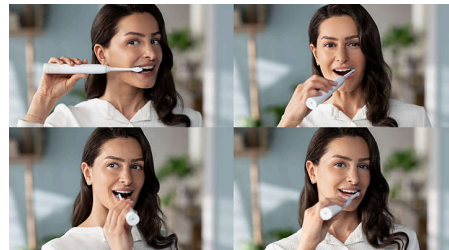

3100 series

Rechargeable Sonic Electric Toothbrush

HX3671/13

Highlights

Advanced Sonicare Technology

Powerful bristle vibrations drive microbubbles deep between your teeth and along your gum line for a refreshing experience. You will get one month's worth of manual brushing in just 2 minutes.** 31,000 brush strokes per minute gently clean your teeth, break up plaque and sweep it away for an exceptional daily clean.

Removes plaque 3 x better*

The Sonicare electric toothbrush with advanced sonicare technology is clinically proven to remove plaque up to 3 X better* than a manual toothbrush. It removes plaque from your teeth and along the gum line while protecting your gums.

Protects your gums

Built-in pressure sensor automatically detects the pressure you apply, warns you and reduces the toothbrush vibrations automatically to help protect your gums. The toothbrush will make a pulsing sound as a reminder to ease off the pressure. 7 out of 10 people found this feature helped them become better brushers.

SmartTimer and QuadPacer

2 minute SmartTimer and 30 second QuadPacer guide you to brush for the recommended time in all areas of your mouth to ensure a complete clean.

Designed around you

Slim, lightweight and ergonomic design makes the toothbrush easy to hold and use so that you get an amazing clean without any strain.