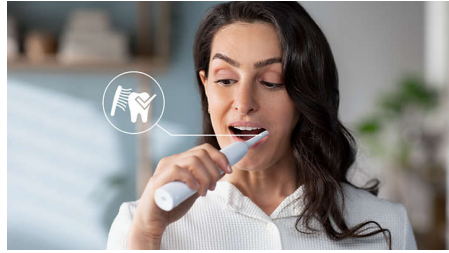

## Advanced Sonicare Technology

Powerful bristle vibrations drive microbubbles deep between your teeth and along your gum line for a refreshing experience. You will get two months' worth of manual brushing in just 2 minutes.\*\* 31,000 brush strokes per minute gently clean your teeth, break up plaque and sweep it away for an exceptional daily clean.

## Removes plaque 3 x better\*

The Sonicare electric toothbrush with advanced sonicare technology is clinically proven to remove plaque up to 3 X better\* than a manual toothbrush. It removes plaque from your teeth and along the gum line while protecting your gums.

## Protects your gums

Built-in pressure sensor automatically detects the pressure you apply, warns you and reduces the toothbrush vibrations automatically to help protect your gums. The toothbrush will make a pulsing sound as a reminder to ease off the pressure. 7 out of 10 people found this feature helped them become better brushers.