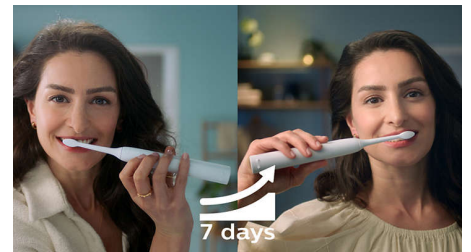

Easy-Start

Our Easy-Start programme gives you the option of a gradual, gentle increase in brushing power the first 14 times you use your new toothbrush.