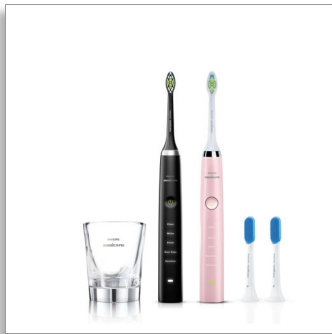

Philips Sonicare
DiamondClean
Sonic electric toothbrush

5 modes

2 brush heads
2 tongue brushes
Glass charger

HX9368/35

Whiter, healthier teeth for life

Best Philips Sonicare whitening sonic toothbrush

Sonicare's best whitening in our most elegant Philips Sonicare electric toothbrush. Switch to Sonicare.

Proven to improve oral health

- A whiter smile in 1 week with our DiamondClean brush head*
- Improves gum health in just 2 weeks*
- Up to 7x more plaque removal than a manual toothbrush
- Choose from 5 modes including Polish and Sensitive
- Safe and gentle for your oral health needs