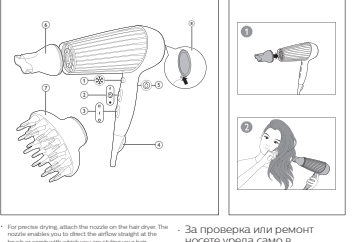

PHILIPS

Table with 2 columns: Icon, Description. Lists various safety and usage icons.

1 Important

Read this manual carefully before you use the electric shaver. ... WARNING: Do not use this appliance near water.

1. Drying your hair. 2. Attach the nozzle (1) to the shaver (2) for your hair.

For people shaving at the nozzle or on the foil, the motor will stop if the shaver is not used for 10 minutes.

1. Garantiya ir servis. 2. Dėlėžė. 3. Drying your hair.

Table with 3 columns: Switch, Setting, Function. Lists various controls and their functions.

1 Important

Read this manual carefully before you use the electric shaver. ... WARNING: Do not use this appliance near water.