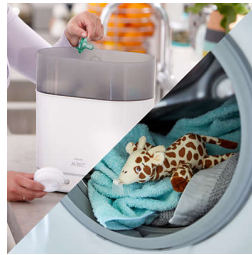

- Pick your favorite or collect all eight adorable characters

Highlights

Includes Soothie

Cuddly soft plush toy included with our Soothie. Soothie is made of soft, flexible silicone and is used in hospitals.

Used in hospitals

Trusted by healthcare professionals to calm newborns, Soothies are distributed in hospitals in the USA.*

Medical grade silicone

The pacifier is made of BPA-free, durable, yet flexible medical grade silicone.

Detaches for easy cleaning

Plush toy easily detaches from Soothie and both are easy to clean.

Easily cleaned and sterilized

Plush toy can be machine or hand washed. Soothie can be cleaned in dishwasher, a sterilizer or in boiling water. Feel good knowing it is always clean and safe for your little one.