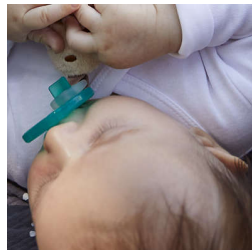

Used in hospitals

Trusted by healthcare professionals to calm newborns, Soothies are distributed in hospitals in the USA.*

Medical grade silicone

The pacifier is made of BPA-free, durable, yet flexible medical grade silicone.

Detaches for easy cleaning

Plush toy easily detaches from Soothie and both are easy to clean.

Easily cleaned and sterilized

Plush toy can be machine or hand washed. Soothie can be cleaned in dishwasher, a sterilizer or in boiling water. Feel good knowing it is always clean and safe for your little one.

Easy to find

No more hunting and searching for Soothies! The plush toy makes Soothie easy to find.

Helps keep Soothie in place

Plush toy is soft and lightly weighted, which helps keep Soothie close to baby. This helps keep it and the Soothie in place while keeping baby company.

Fits Philips Avent pacifiers

Plush toy is compatible with all Philips Avent Soothies and pacifiers, so you can mix and match and create the product that is right for baby.

A little buddy for baby

Plush toy is a friendly first companion for baby. Choose from eight adorable characters: fox, cow, giraffe, monkey, elephant, seal, koala or sloth.