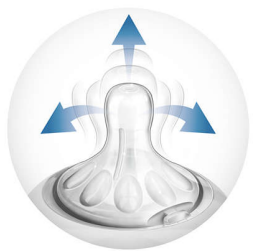

## Pharmaceutical grade glass

Premium quality borosilicate glass to ensure the highest quality for ultimate purity.

## Natural latch on

The wide breast shaped nipple promotes natural latch on similar to the breast, making it easy for your baby to combine breast and bottle feeding.

## Unique comfort petals

Petals inside the nipple increase softness and flexibility without nipple collapse. Your baby will enjoy a more comfortable and contented feed.