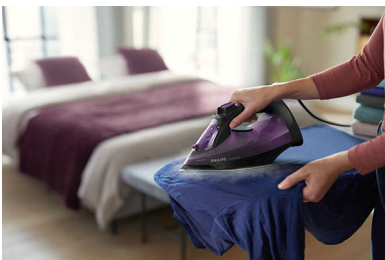

No more messy dripping

Our Drip Stop system lets you iron delicate fabrics at low temperatures with confidence. There's no need to worry about water droplets causing stains.