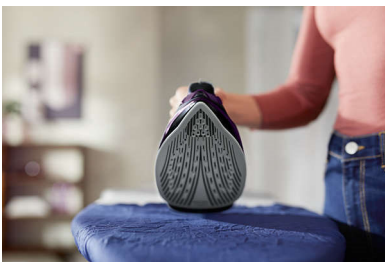

Comfortable ironing

- Drip-stop keeps garments spotless while ironing
- Comfortable, textured handle for easy grip

Fast & powerful crease removal

- 2400 W to heat up quickly
- Steam output up to 45 g/min for strong, steady performance
- Vertical steaming for hanging fabrics
- Up to 180 g steam boost blasts stubborn creases

DST5030/80

Highlights

2400 W to heat up quickly

Delivers a fast warm-up and powerful performance.

Continuous steam up to 45g/min

Strong and consistent steam output to remove creases faster.

Steam boost up to 180 g

Penetrates deeper into fabrics to easily remove stubborn creases.

SteamGlide Plus soleplate

Our special SteamGlide Plus soleplate smoothly glides over any fabric. It's also non-stick, scratch-resistant and easy to clean.

Comfortable handle

A textured handle ensures you a comfortable, ergonomic grip, so you can keep hold of the iron without ever slipping.

Vertical steam

The vertical steam function lets you refresh garments right on the hanger and remove creases from curtains as they hang. No ironing board required.