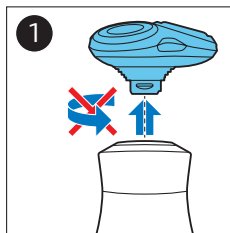

PHILIPS

Men's care kit

Special edition shaver
and toothbrush

尊榮版男士個人護理組

尊榮版男士个人护理套装

www.philips.com/support/ifu

21050_SDFU.eps

© 2018 Koninklijke Philips N.V.
All rights reserved
4222.002.5924.2 (03/2018)