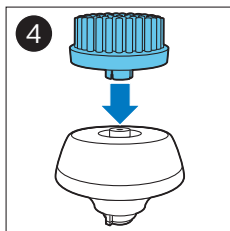

PHILIPS

Men's care kit

Special edition shaver
and toothbrush

尊榮版男士個人護理組

尊榮版男士个人护理套装

www.philips.com/support/ifu

21050_SDFU.eps

© 2018 Koninklijke Philips N.V.
All rights reserved
4222.002.5924.2 (03/2018)