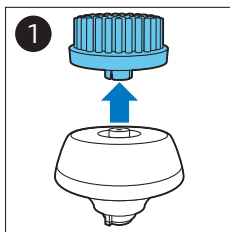

PHILIPS

Men's care kit

Special edition shaver
and toothbrush

尊榮版男士個人護理組

尊榮版男士个人护理套装

www.philips.com/support/ifu

21050_SDFU.eps

© 2018 Koninklijke Philips N.V.
All rights reserved
4222.002.5924.2 (03/2018)