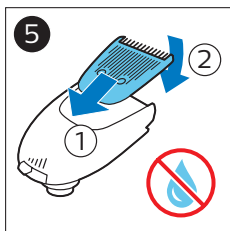

PHILIPS

Men's care kit

Special edition shaver
and toothbrush

尊榮版男士個人護理組

尊榮版男士个人护理套装

www.philips.com/support/ifu

21050_SDFU.eps

© 2018 Koninklijke Philips N.V.
All rights reserved
4222.002.5924.2 (03/2018)