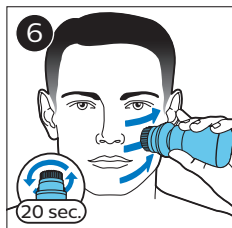

PHILIPS

Men's care kit

Special edition shaver
and toothbrush

尊榮版男士個人護理組

尊榮版男士个人护理套装

www.philips.com/support/ifu

21050_SDFU.eps

© 2018 Koninklijke Philips N.V.
All rights reserved
4222.002.5924.2 (03/2018)