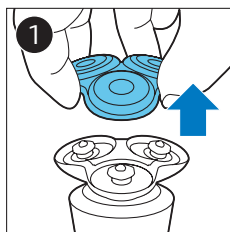

PHILIPS

Men's care kit

Special edition shaver
and toothbrush

尊榮版男士個人護理組

尊榮版男士个人护理套装

www.philips.com/support/ifu

21050_SDFU.eps

© 2018 Koninklijke Philips N.V.
All rights reserved
4222.002.5924.2 (03/2018)