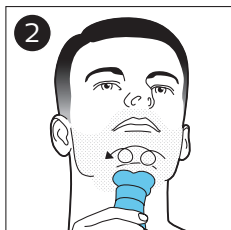

PHILIPS

Men's care kit

Special edition shaver
and toothbrush

尊榮版男士個人護理組

尊榮版男士个人护理套装

www.philips.com/support/ifu

21050_SDFU.eps

© 2018 Koninklijke Philips N.V.
All rights reserved
4222.002.5924.2 (03/2018)