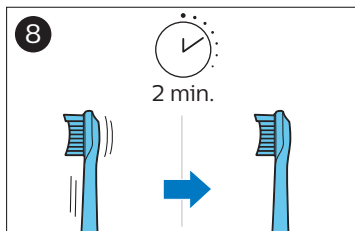

PHILIPS

Men's care kit

Special edition shaver
and toothbrush

尊榮版男士個人護理組

尊榮版男士个人护理套装

www.philips.com/support/ifu

21050_SDFU.eps

© 2018 Koninklijke Philips N.V.
All rights reserved
4222.002.5924.2 (03/2018)