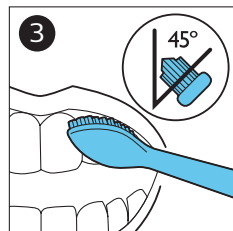

PHILIPS

Men's care kit

Special edition shaver
and toothbrush

尊榮版男士個人護理組

尊榮版男士个人护理套装

www.philips.com/support/ifu

21050_SDFU.eps

© 2018 Koninklijke Philips N.V.
All rights reserved
4222.002.5924.2 (03/2018)