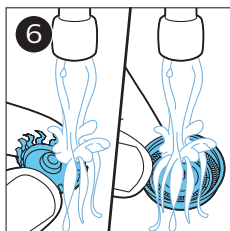

PHILIPS

Men's care kit

Special edition shaver
and toothbrush

尊榮版男士個人護理組

尊榮版男士个人护理套装

www.philips.com/support/ifu

21050_SDFU.eps

© 2018 Koninklijke Philips N.V.
All rights reserved
4222.002.5924.2 (03/2018)