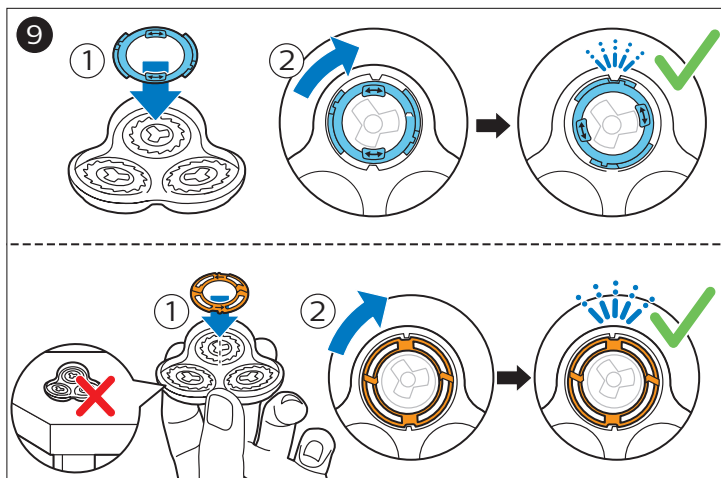

PHILIPS

Men's care kit

Special edition shaver
and toothbrush

尊榮版男士個人護理組

尊榮版男士个人护理套装

www.philips.com/support/ifu

21050_SDFU.eps

© 2018 Koninklijke Philips N.V.
All rights reserved
4222.002.5924.2 (03/2018)