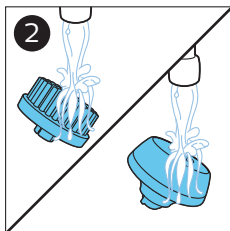

PHILIPS

Men's care kit

Special edition shaver
and toothbrush

尊榮版男士個人護理組

尊榮版男士个人护理套装

www.philips.com/support/ifu

21050_SDFU.eps

© 2018 Koninklijke Philips N.V.
All rights reserved
4222.002.5924.2 (03/2018)