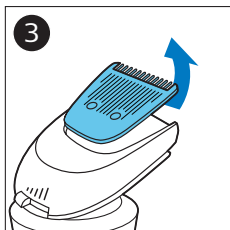

PHILIPS

Men's care kit

Special edition shaver
and toothbrush

尊榮版男士個人護理組

尊榮版男士个人护理套装

www.philips.com/support/ifu

21050_SDFU.eps

© 2018 Koninklijke Philips N.V.
All rights reserved
4222.002.5924.2 (03/2018)