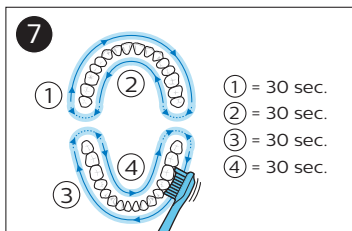

PHILIPS

Men's care kit

Special edition shaver
and toothbrush

尊榮版男士個人護理組

尊榮版男士个人护理套装

www.philips.com/support/ifu

21050_SDFU.eps

© 2018 Koninklijke Philips N.V.
All rights reserved
4222.002.5924.2 (03/2018)