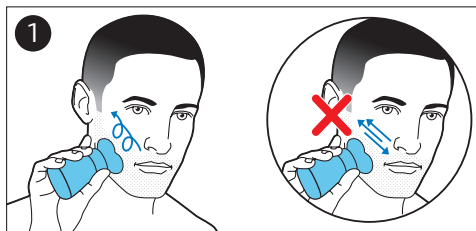

PHILIPS

Men's care kit

Special edition shaver
and toothbrush

尊榮版男士個人護理組

尊榮版男士个人护理套装

www.philips.com/support/ifu

21050_SDFU.eps

© 2018 Koninklijke Philips N.V.
All rights reserved
4222.002.5924.2 (03/2018)