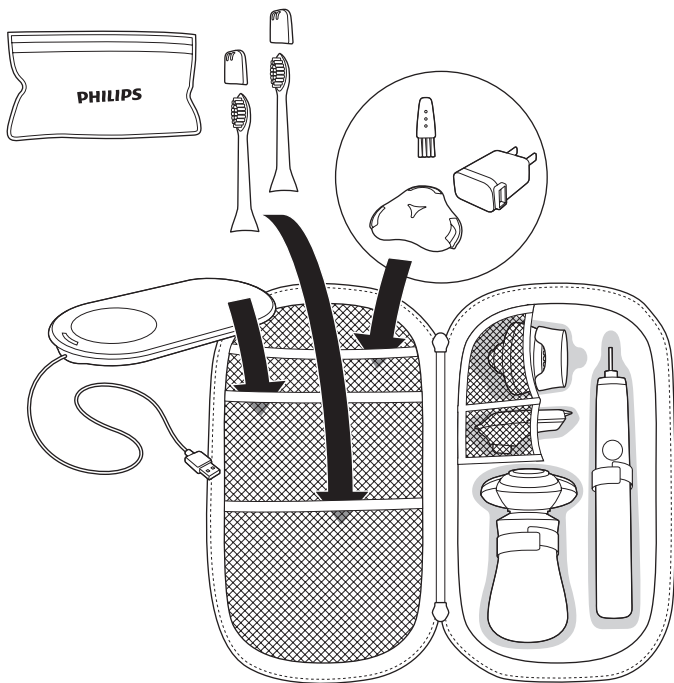

PHILIPS

Men's care kit

Special edition shaver
and toothbrush

尊榮版男士個人護理組

尊榮版男士个人护理套装

www.philips.com/support/ifu

21050_SDFU.eps

© 2018 Koninklijke Philips N.V.
All rights reserved
4222.002.5924.2 (03/2018)