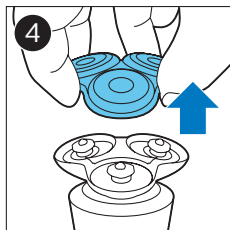

PHILIPS

Men's care kit

Special edition shaver
and toothbrush

尊榮版男士個人護理組

尊榮版男士个人护理套装

www.philips.com/support/ifu

21050_SDFU.eps

© 2018 Koninklijke Philips N.V.
All rights reserved
4222.002.5924.2 (03/2018)