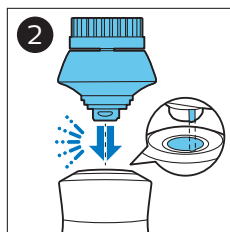

PHILIPS

Men's care kit

Special edition shaver
and toothbrush

尊榮版男士個人護理組

尊榮版男士个人护理套装

www.philips.com/support/ifu

21050_SDFU.eps

© 2018 Koninklijke Philips N.V.
All rights reserved
4222.002.5924.2 (03/2018)