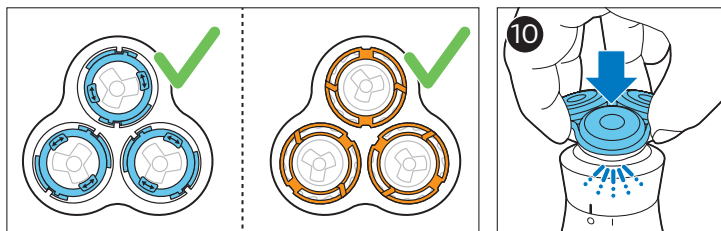

PHILIPS

Men's care kit

Special edition shaver
and toothbrush

尊榮版男士個人護理組

尊榮版男士个人护理套装

www.philips.com/support/ifu

21050_SDFU.eps

© 2018 Koninklijke Philips N.V.
All rights reserved
4222.002.5924.2 (03/2018)