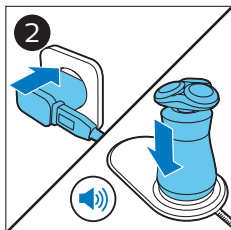

PHILIPS

Men's care kit

Special edition shaver
and toothbrush

尊榮版男士個人護理組

尊榮版男士个人护理套装

www.philips.com/support/ifu

21050_SDFU.eps

© 2018 Koninklijke Philips N.V.
All rights reserved
4222.002.5924.2 (03/2018)