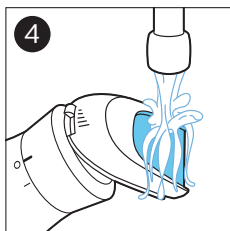

PHILIPS

Men's care kit

Special edition shaver
and toothbrush

尊榮版男士個人護理組

尊榮版男士个人护理套装

www.philips.com/support/ifu

21050_SDFU.eps

© 2018 Koninklijke Philips N.V.
All rights reserved
4222.002.5924.2 (03/2018)