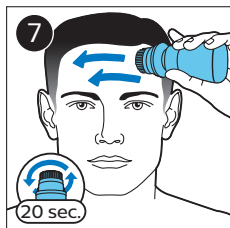

PHILIPS

Men's care kit

Special edition shaver
and toothbrush

尊榮版男士個人護理組

尊榮版男士个人护理套装

www.philips.com/support/ifu

21050_SDFU.eps

© 2018 Koninklijke Philips N.V.
All rights reserved
4222.002.5924.2 (03/2018)