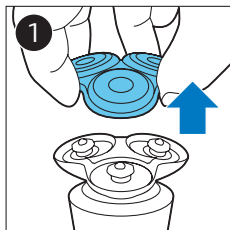

PHILIPS

Men's care kit

Special edition shaver
and toothbrush

尊榮版男士個人護理組

尊榮版男士个人护理套装

www.philips.com/support/ifu

21050_SDFU.eps

© 2018 Koninklijke Philips N.V.
All rights reserved
4222.002.5924.2 (03/2018)