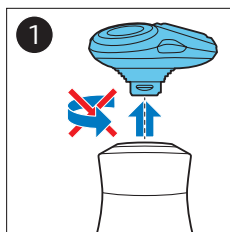

PHILIPS

Men's care kit

Special edition shaver
and toothbrush

尊榮版男士個人護理組

尊榮版男士个人护理套装

www.philips.com/support/ifu

21050_SDFU.eps

© 2018 Koninklijke Philips N.V.
All rights reserved
4222.002.5924.2 (03/2018)