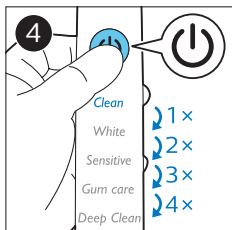

PHILIPS

Men's care kit

Special edition shaver
and toothbrush

尊榮版男士個人護理組

尊榮版男士个人护理套装

www.philips.com/support/ifu

21050_SDFU.eps

© 2018 Koninklijke Philips N.V.
All rights reserved
4222.002.5924.2 (03/2018)