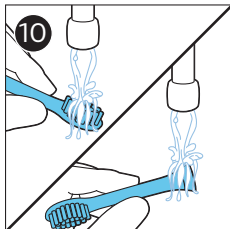

PHILIPS

Men's care kit

Special edition shaver
and toothbrush

尊榮版男士個人護理組

尊榮版男士个人护理套装

www.philips.com/support/ifu

21050_SDFU.eps

© 2018 Koninklijke Philips N.V.
All rights reserved
4222.002.5924.2 (03/2018)