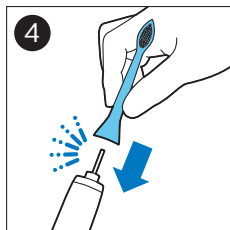

PHILIPS

Men's care kit

Special edition shaver
and toothbrush

尊榮版男士個人護理組

尊榮版男士个人护理套装

www.philips.com/support/ifu

21050_SDFU.eps

© 2018 Koninklijke Philips N.V.
All rights reserved
4222.002.5924.2 (03/2018)