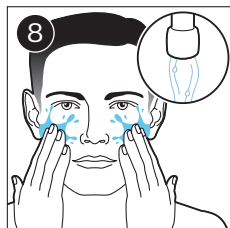

PHILIPS

Men's care kit

Special edition shaver
and toothbrush

尊榮版男士個人護理組

尊榮版男士个人护理套装

www.philips.com/support/ifu

21050_SDFU.eps

© 2018 Koninklijke Philips N.V.
All rights reserved
4222.002.5924.2 (03/2018)