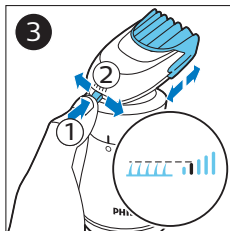

PHILIPS

Men's care kit

Special edition shaver
and toothbrush

尊榮版男士個人護理組

尊榮版男士个人护理套装

www.philips.com/support/ifu

21050_SDFU.eps

© 2018 Koninklijke Philips N.V.
All rights reserved
4222.002.5924.2 (03/2018)