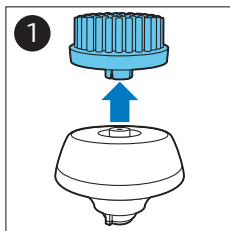

PHILIPS

Men's care kit

Special edition shaver
and toothbrush

尊榮版男士個人護理組

尊榮版男士个人护理套装

www.philips.com/support/ifu

21050_SDFU.eps

© 2018 Koninklijke Philips N.V.
All rights reserved
4222.002.5924.2 (03/2018)