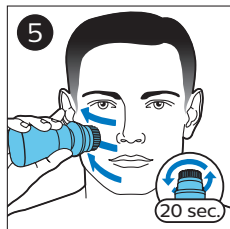

PHILIPS

Men's care kit

Special edition shaver
and toothbrush

尊榮版男士個人護理組

尊榮版男士个人护理套装

www.philips.com/support/ifu

21050_SDFU.eps

© 2018 Koninklijke Philips N.V.
All rights reserved
4222.002.5924.2 (03/2018)