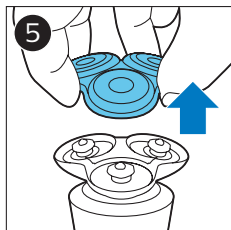

PHILIPS

Men's care kit

Special edition shaver
and toothbrush

尊榮版男士個人護理組

尊榮版男士个人护理套装

www.philips.com/support/ifu

21050_SDFU.eps

© 2018 Koninklijke Philips N.V.
All rights reserved
4222.002.5924.2 (03/2018)