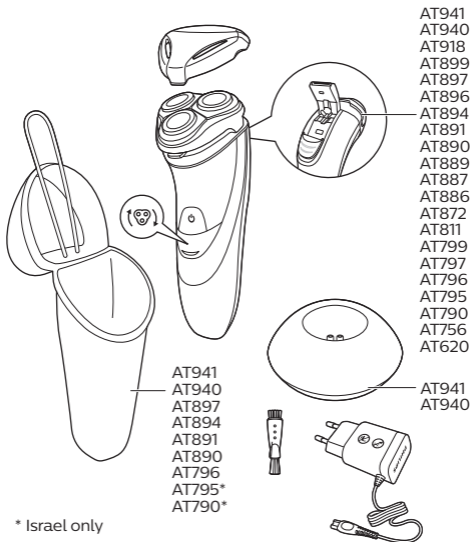

PHILIPS

AquaTouch
Range

AT941, AT940,
AT918, AT899,
AT897, AT896,
AT894, AT891,
AT890, AT889,
AT887, AT886,
AT881, AT872,
AT811, AT799,
AT797, AT796,
AT795, AT790,
AT770, AT756,
AT753, AT751,
AT750, AT620,
AT610

AT610, AT620

AT899*, AT896*, AT881, AT872, AT799, AT797, AT796,
AT790, AT770, AT756, AT753, AT751, AT750 (* = UK only)

AT918, AT896, AT894, AT891, AT890, AT889, AT887,
AT886, AT811, AT795

AT941, AT940, AT897

AT941, AT940, AT918, AT899, AT897,
AT896, AT894, AT891, AT890,
AT889, AT887, AT886, AT872, AT811,
AT799, AT797, AT796, AT795, AT790,
AT756, AT620

H56
 AT620 AT610

SH50
 AT899/AT897/AT896/AT894/AT891/
 AT890/AT889/AT887/AT886/AT881/AT872/
 AT811/AT799/AT797/AT796/AT795/AT790/
 AT770/AT756/AT753/AT751/AT750