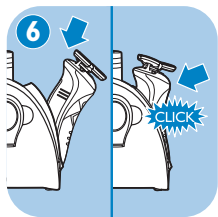

Register your product and get support at
www.philips.com/welcome

HS8460

Usage information

PHILIPS

www.PHILIPS.com/support

Mixed Sources

Product group from well-managed
forests and other controlled sources

www.fsc.org Cert no. CU-COC-813596