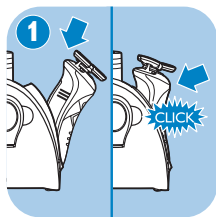

Register your product and get support at
www.philips.com/welcome

HS8460

Usage information

PHILIPS

www.PHILIPS.com/support

Mixed Sources

Product group from well-managed
forests and other controlled sources

www.fsc.org Cert no. CU-COC-813596