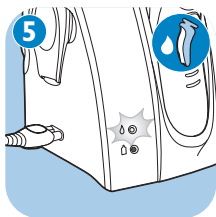

Register your product and get support at
www.philips.com/welcome

HS8460

Usage information

PHILIPS

www.PHILIPS.com/support

Mixed Sources

Product group from well-managed
forests and other controlled sources

www.fsc.org Cert no. CU-COC-813596