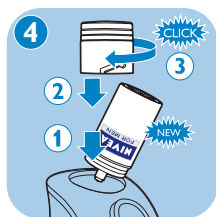

Register your product and get support at
www.philips.com/welcome

HS8460

Usage information

PHILIPS

www.PHILIPS.com/support

Mixed Sources

Product group from well-managed
forests and other controlled sources

www.fsc.org Cert no. CU-COC-813596