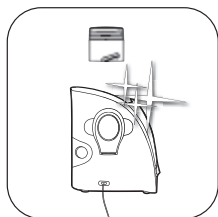

Register your product and get support at
www.philips.com/welcome

HS8460

Usage information

PHILIPS

www.PHILIPS.com/support

Mixed Sources

Product group from well-managed
forests and other controlled sources

www.fsc.org Cert no. CU-COC-813596