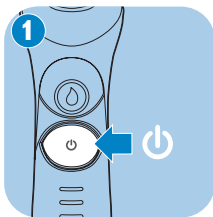

Register your product and get support at
www.philips.com/welcome

HS8460

Usage information

PHILIPS

www.PHILIPS.com/support

Mixed Sources

Product group from well-managed
forests and other controlled sources

www.fsc.org Cert no. CU-COC-813596