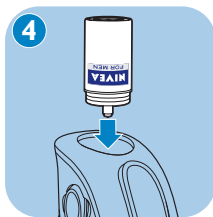

Register your product and get support at
www.philips.com/welcome

HS8460

Usage information

PHILIPS

www.PHILIPS.com/support

Mixed Sources

Product group from well-managed
forests and other controlled sources

www.fsc.org Cert no. CU-COC-813596