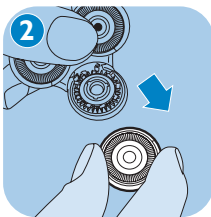

Register your product and get support at
www.philips.com/welcome

HS8460

Usage information

PHILIPS

www.PHILIPS.com/support

Mixed Sources

Product group from well-managed
forests and other controlled sources

www.fsc.org Cert no. CU-COC-813596