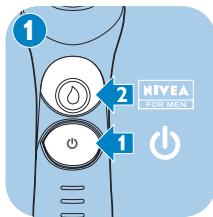

Register your product and get support at
www.philips.com/welcome

HS8460

Usage information

PHILIPS

www.PHILIPS.com/support

Mixed Sources

Product group from well-managed
forests and other controlled sources

www.fsc.org Cert no. CU-COC-813596