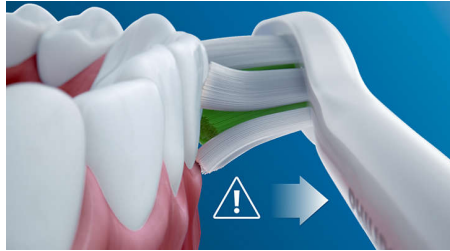

Monitor your brushing pressure

Brushing too hard can damage your teeth and gums. To prevent this, your Philips Sonicare ProtectiveClean emits a gentle pulsing sound to remind you to ease off on the pressure.