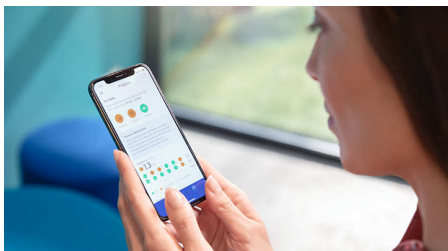

Progress Report

The DiamondClean 9000 gives you the guidance you need to improve and maintain healthy brushing habits in between dentist checkups. Built-in smart sensors let you know when you're using too much pressure, and by connecting your brushing experience to the Sonicare app, a personalized Progress Report helps you stay on track, to see how much you've improved over time.