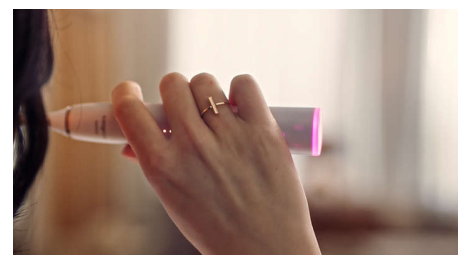

## Cares for your oral health

Philips Sonicare Prestige 9900 is designed around you. Its state-of-the-art technology is so in tune with you and effortless to use that you barely know it is there. Luckily, the results say it all.

## Real-time feedback

You might not notice when you brush too hard or start scrubbing, but your toothbrush will. The light ring on the end of your handle will gently remind you to ease off the pressure or scrubbing motion.