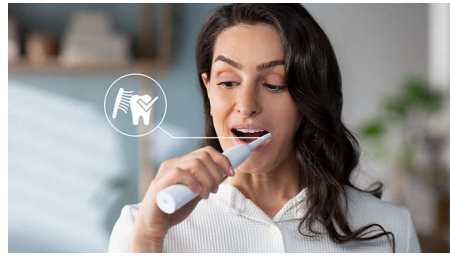

### Advanced Sonicare Technology

Powerful bristle vibrations drive microbubbles deep between your teeth and along your gum line for a refreshing experience. You will get two month's worth of manual brushing in just 2 minutes.\*\* 31000 brush strokes per minute gently clean your teeth, break up plaque, and sweep it away for an exceptional daily clean.

### Removes plaque 3x better\*

The Sonicare electric toothbrush with advanced sonicare technology is clinically proven to remove plaque up to 3X better\* than a manual toothbrush. It removes plaque from your teeth and along the gum line while protecting your gums.

### Protects your gums

Built-in pressure sensor automatically detects pressure you apply, warns you, and reduces the toothbrush vibrations automatically to help protect your gums. The toothbrush will make a pulsing sound as a reminder to ease off the pressure. 7 out of 10 people found this feature helped them become better brushers.