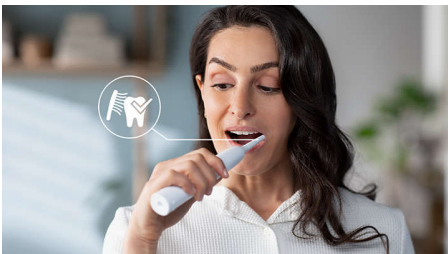

#### Protects your gums

- Pressure Sensor helps protect your teeth and gums

#### Provides superior clean

- Our unique technology brings you a powerful yet gentle clean
- Up to 7x better plaque removal vs a manual toothbrush\*

## Protects your gums

Built-in pressure sensor automatically detects pressure you apply, warns you, and reduces the toothbrush vibrations automatically to help protect your gums. The toothbrush will make a pulsing sound as a reminder to ease off the pressure. 7 out of 10 people found this feature helped them become better brushers.