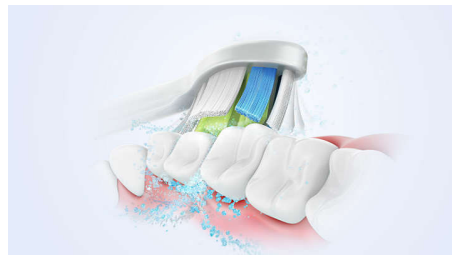

Advanced Sonicare Technology

Powerful bristle vibrations drive microbubbles deep between your teeth and along your gum line for a refreshing experience. You will get two month's worth of manual brushing in just 2 minutes.** 31000 brush strokes per minute gently clean your teeth, break up plaque, and sweep it away for an exceptional daily clean.