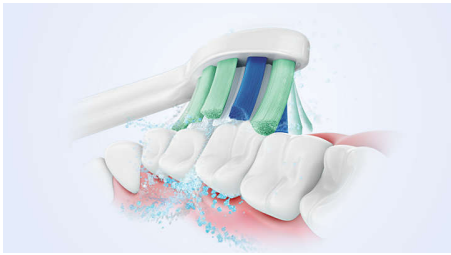

Highlights

Advanced Sonicare Technology

Powerful bristle vibrations drive microbubbles deep between your teeth and along your gum line for a refreshing experience. You will get two month's worth of manual brushing in just 2 minutes.** 31000 brush strokes per minute gently clean your teeth, break up plaque, and sweep it away for an exceptional daily clean.