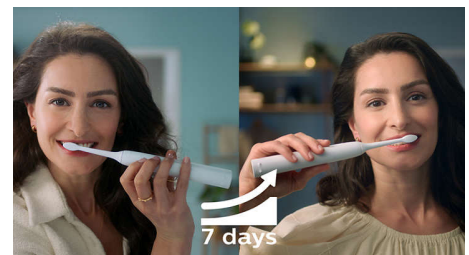

Easy-Start

Our Easy-Start program gives you the option of a gradual, gentle increase in brushing power the first 14 times you use your new toothbrush.