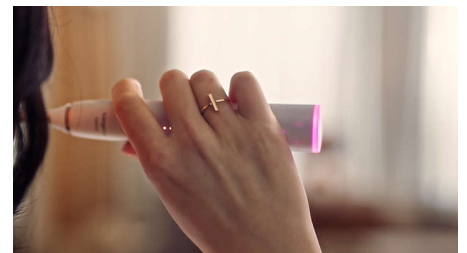

## Senses your brushing style

While you clean, Philips Sonicare DiamondClean Prestige 9900 uses sensors to detect the pressure you apply, cleaning motion and coverage up to 100 times per second. The sensors also keep an eye on how long and how often you brush.

## Real-time feedback

You might not notice when you brush too hard or start scrubbing, but your toothbrush will. The light ring on the end of your handle will gently remind you to ease off the pressure or scrubbing motion.