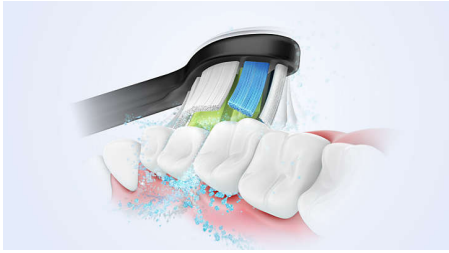

Easy transition to Sonicare

- Easy-Start to ease the transition

Protects your gums

- Built-in pressure sensor protects your teeth & gums

Provides superior clean

- Removes up 3x more plaque*vs a manual toothbrush
- Our unique technology brings you a powerful yet gentle clean

Highlights

Advanced Sonicare Technology

Powerful bristle vibrations drive microbubbles deep between your teeth and along your gum line for a refreshing experience. You will get two month's worth of manual brushing in just 2 minutes.** 31000 brush strokes per minute gently clean your teeth, break up plaque, and sweep it away for an exceptional daily clean.

Removes up to 3X more plaque*

Sonicare electric toothbrush with advanced sonic technology is clinically proven to remove upto 3X more plaque from your teeth and along the gum line while protecting your gums

Protects your gums

Built-in pressure sensor automatically detects pressure you apply, warns you, and reduces the toothbrush vibrations automatically to help protect your gums. The toothbrush will make a