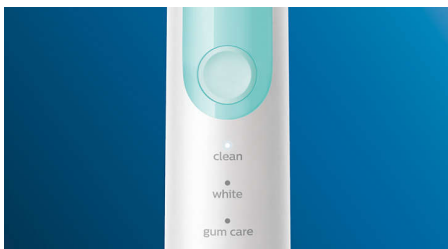

#### **Innovative technology**

- Lets you know if you're pressing too hard
- Philips Sonicare's advanced sonic technology
- Connects smart brush handle and smart brush heads

#### **Optimise your brushing**

- Choose from three modes

## Naturally whiter teeth

Click on the W2 Optimal White brush head to remove surface stains and reveal a whiter smile. With its densely packed central stain-removal bristles, it's clinically proven to whiten teeth in just one week.

## Three modes

With a choice of three modes, this toothbrush allows you to customise brushing to your own needs. Clean mode is standard for superior cleaning. White is the ideal mode for removing surface stains. And Gum Care mode adds an extra minute of reduced-power brushing, so you can gently massage your gums.