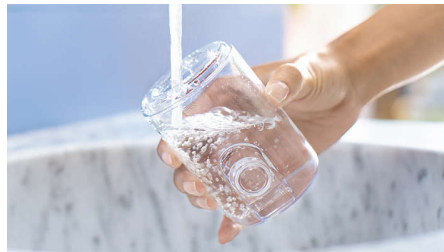

250ml reservoir

Reservoir capacity of 250 ml holds enough water for a recommended 60-second clean. Simply twist and remove or use the side-fill door for easy refilling.