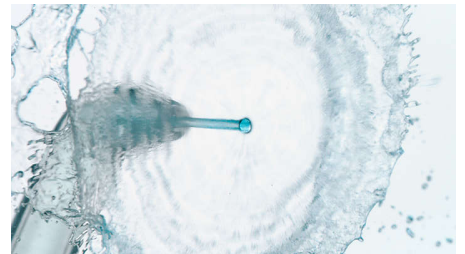

Removes up to 99.9% of plaque* in treated areas

Effortlessly thorough cleaning between teeth to improve your gum health. Unique Quad Stream tip cleans more area with less effort for more effective flossing every time, so it's easy to get flossing right.

Highlights

Quad Stream technology

Unique X-shaped Quad Stream tip separates flow into 4 water jets, which cover more area between teeth and along the gum line. Get a faster, deeper clean without the hassle of string floss.

USB-C Charging

Convenient charging with a USB-C cable uses the same connection as most mobile phone or tablet. Get up to 14 days of cleaning from a single charge.

250ml reservoir

Reservoir capacity of 250 ml holds enough water for a recommended 60-second clean. Simply twist and remove or use the side-fill door for easy refilling.

Effortless technique

Just point, press and clean for more effective flossing. Aim the tip between your teeth and along the gumline — and let it do all the work for you!

Standard tip for spot cleaning

A standard single-stream tip boosts pressure for for spot cleaning and removing food debris when you need it.