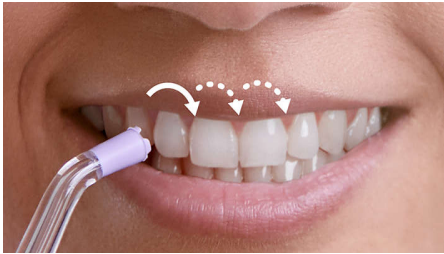

Removes up to 99.9% of plaque* in treated areas

Effortlessly thorough cleaning between teeth to improve your gum health. Unique Quad Stream tip cleans more area with less effort for more effective flossing every time, so it's easy to get flossing right.

Easy and convenient

- Easy-to-fill 250 ml reservoir
- Effortless technique
- Standard tip for spot cleaning
- Fast, universal charging with USB-C cable

Faster, more effective flossing

- 2 flossing modes, 3 intensities
- Complete clean in 60 seconds
- Pulse Wave technology guides from tooth to tooth
- Quad Stream technology for faster, more effective flossing

Highlights

Quad Stream technology

Unique X-shaped Quad Stream tip separates flow into 4 water jets, which cover more area between teeth and along the gum line. Get a faster, deeper clean without the hassle of string floss.

Pulse Wave technology

Gentle pulses of water keep you going and guide you from tooth to tooth in Deep Clean mode — so you get it right every time.

2 modes, 3 intensities

Choose the clean that suits your smile. Clean mode delivers continuous flow for effective everyday cleaning. Deep Clean pulses for more thorough cleaning. Adjustable intensity level adapts for comfort.