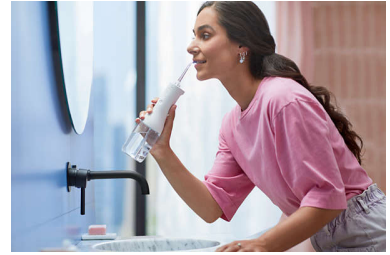

Effortless technique

Just point, press and clean for more effective flossing. Aim the tip between your teeth and along the gumline — and let it do all the work for you!

Standard tip for spot cleaning

A standard single-stream tip boosts pressure for for spot cleaning and removing food debris when you need it.