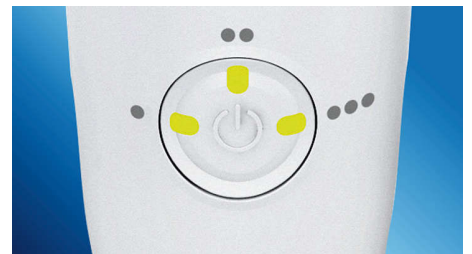

Triple burst customization

AirFloss Pro/Ultra's powerful spray can be customized to your liking, with single, double or triple bursts for each press of the activation button.