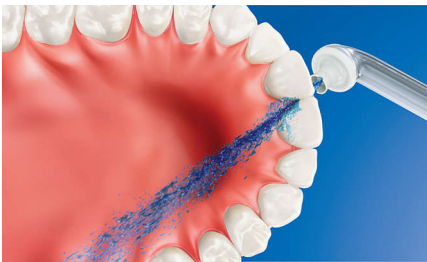

Micro-droplet technology

Our clinically-proven results are possible from our unique technology that combines air and mouthwash or water to powerfully yet gently clean between teeth and along the gumline.