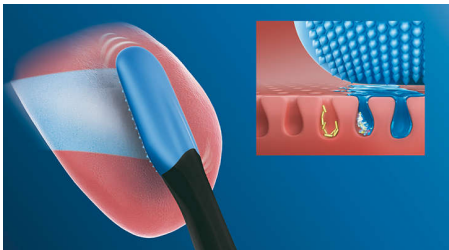

Get your tongue truly clean

To get your tongue truly clean, you need to be able to reach everywhere. Thanks to its ergonomic shape, the TongueCare+ tongue

brush lets you do this in comfort. The small and flexible head makes it easy to clean away bad-breath bacteria in every nook and cranny.