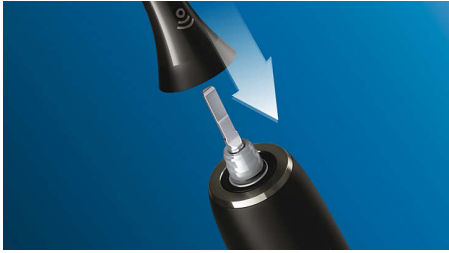

An easy addition to your oral care routine

- From toothbrush to tongue cleaner in just one click
- Easily reach every part of your tongue

Innovative technology

- Automatically pairs with your toothbrush handle
- 240 MicroBristles for a gentle deep clean
- A Philips Sonicare clean for your tongue

Highlights

Easy to click-on

TongueCare+ tongue brush quickly transforms your Philips Sonicare toothbrush into a sonic-powered tongue cleaner. Each tongue brush clicks onto your Philips Sonicare toothbrush handle, just like a regular brush head. Simple to use, replace and clean, these innovative tongue brushes are compatible with all Philips Sonicare click-on toothbrush handles, so it couldn't be easier to add tongue cleaning to your daily oral care routine. It fits all Philips Sonicare toothbrush handles except: PowerUp Battery and Essence.