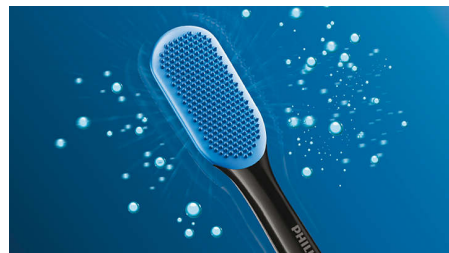

Highlights

Easy to click-on

TongueCare+ tongue brush quickly transforms your Philips Sonicare toothbrush into a sonic-powered tongue cleaner. Each tongue brush clicks onto your Philips Sonicare toothbrush handle, just like a regular brush head. Simple to use, replace and clean, these innovative tongue brushes are compatible with all Philips Sonicare click-on toothbrush handles, so it couldn't be easier to add tongue cleaning to your daily oral care routine. It fits all Philips Sonicare toothbrush handles except: PowerUp Battery and Essence.

Get your tongue truly clean

To get your tongue truly clean, you need to be able to reach everywhere. Thanks to its ergonomic shape, the TongueCare+ tongue

brush lets you do this in comfort. The small and flexible head makes it easy to clean away bad-breath bacteria in every nook and cranny.

Smart mode-pairing

Our smart TongueCare+ tongue brush has a microchip inside that communicates with the toothbrush handle. So when you click it on, the handle automatically recognizes it and selects the appropriate mode and intensity level to optimize your tongue-cleaning performance. All you have to do is to press the power button.

Microbristles

With 240 rubber MicroBristles, the TongueCare+ tongue brush is specifically designed to clean the soft and porous surface

of your tongue. The flexible MicroBristles contour to and gently clean around the ridges and grooves, to remove bacteria build-up and drive our bacteria-killing Philips Sonicare BreathRx tongue spray deeper. The compact shape allows you to comfortably clean the entire tongue.