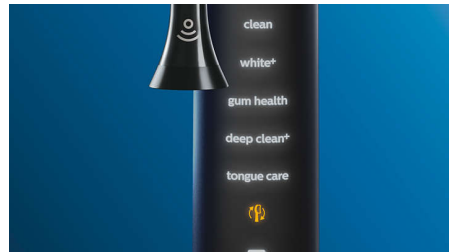

An easy addition to your oral care routine

- From toothbrush to tongue cleaner in just one click
- Easily reach every part of your tongue

Innovative technology

- Automatically pairs with your toothbrush handle
- 240 MicroBristles for a gentle deep clean
- A Philips Sonicare clean for your tongue

Highlights

Easy to click-on

TongueCare+ tongue brush quickly transforms your Philips Sonicare toothbrush into a sonic-powered tongue cleaner. Each tongue brush clicks onto your Philips Sonicare toothbrush handle, just like a regular brush head. Simple to use, replace and clean, these innovative tongue brushes are compatible with all Philips Sonicare click-on toothbrush handles, so it couldn't be easier to add tongue cleaning to your daily oral care routine. It fits all Philips Sonicare toothbrush handles except: PowerUp Battery and Essence.

Get your tongue truly clean

To get your tongue truly clean, you need to be able to reach everywhere. Thanks to its ergonomic shape, the TongueCare+ tongue

brush lets you do this in comfort. The small and flexible head makes it easy to clean away bad-breath bacteria in every nook and cranny.

Smart mode-pairing

Our smart TongueCare+ tongue brush has a microchip inside that communicates with the toothbrush handle. So when you click it on, the handle automatically recognizes it and selects the appropriate mode and intensity level to optimize your tongue-cleaning performance. All you have to do is to press the power button.