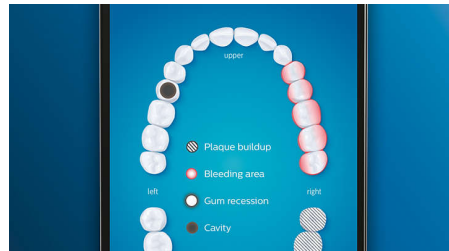

## Care for your gums

Click on the G3 Premium Gum Care brush head to improve your gum health. Its smaller size and targeted gum line bristles deliver gentle yet effective cleaning along the gum line, where gum disease starts. It's clinically proven to deliver up to 100% less gum inflammation\* and up to 7x healthier gums in just two weeks.\*

## Whiter teeth, fast

Click on the W3 Premium White brush head to remove surface stains and reveal your whitest smile. With its densely packed central stain removal bristles, it's clinically proven to remove up to 100% more stains in just three days.\*\*

## TongueCare+ tongue brush

Click on the TongueCare+ tongue brush to gently remove odor causing bacteria from the pores of your tongue. Its 240 specially designed MicroBristles get between all your tongue's ridges and grooves to remove bacteria and debris that lead to bad breath. Team with our antibacterial BreathRx tongue spray for superior cleaning and super fresh breath.

## Focus areas and goal-setting

Any trouble areas your dentist has pointed out? We'll highlight them on your in-app 3D mouth map, and remind you to pay extra attention to these areas.