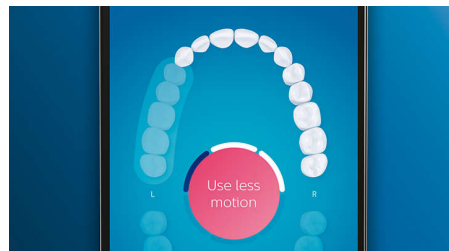

Never miss a spot

The Philips Sonicare app lets you know when you've achieved a thorough clean, and coaches you to be a better, more mindful brusher.