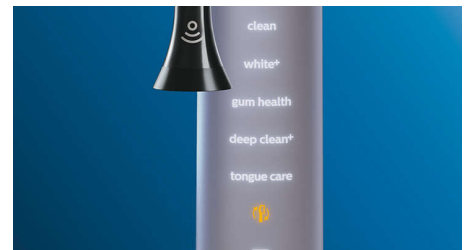

BrushSync mode pairing

Wondering which mode and intensity you should use? Wonder no longer. A microchip in your brush head tells your DiamondClean Smart which one you're using. So if you click on a gum-care brush head, for example, your toothbrush knows to select the optimal mode and intensity to provide a gentle yet effective care for your gums. All you need to do is to press the power button.