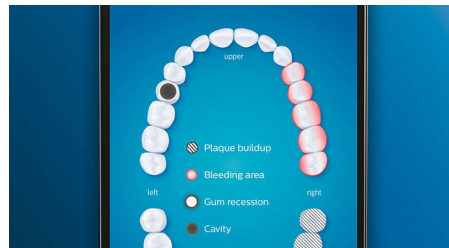

Care for your gums

Click on the G3 Premium Gum Care brush head to improve your gum health. Its smaller size and targeted gum line bristles deliver gentle yet effective cleaning along the gum line, where gum disease starts. It's clinically proven to deliver up to 100% less gum inflammation* and up to 7x healthier gums in just two weeks.*

Whiter teeth, fast

Click on the W3 Premium White brush head to remove surface stains and reveal your whitest smile. With its densely packed central

stain removal bristles, it's clinically proven to remove up to 100% more stains in just three days.**

TongueCare+ tongue brush

Click on the TongueCare+ tongue brush to gently remove odor causing bacteria from the pores of your tongue. Its 240 specially designed MicroBristles get between all your tongue's ridges and grooves to remove bacteria and debris that lead to bad breath. Team with our antibacterial BreathRx tongue spray for superior cleaning and super fresh breath.

Focus areas and goal-setting

Any trouble areas your dentist has pointed out? We'll highlight them on your in-app 3D mouth map, and remind you to pay extra attention to these areas.

Never miss a spot

The Philips Sonicare app lets you know when you've achieved a thorough clean, and coaches you to be a better, more mindful brusher.