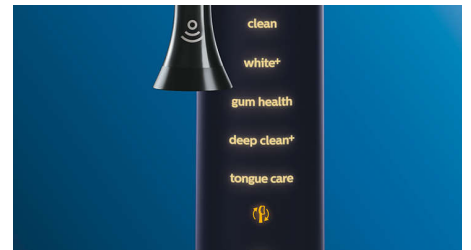

BrushSync mode pairing

Wondering which mode and intensity you should use? Wonder no longer. A microchip in your brush head tells your DiamondClean Smart which one you're using. So if you click on a gum-care brush head, for example, your toothbrush knows to select the optimal mode and intensity to provide a gentle yet effective care for your gums. All you need to do is to press the power button.