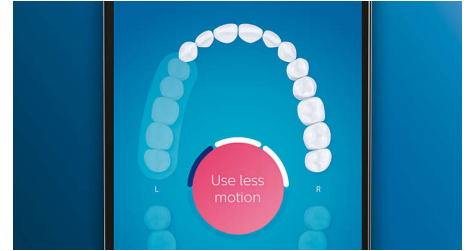

Whiter teeth, fast

Click on the W3 Premium White brush head to remove surface stains and reveal your whitest smile. With its densely packed central

stain removal bristles, it's clinically proven to remove up to 100% more stains in just three days.**

TongueCare+ tongue brush

Click on the TongueCare+ tongue brush to gently remove odor causing bacteria from the pores of your tongue. Its 240 specially designed MicroBristles get between all your tongue's ridges and grooves to remove bacteria and debris that lead to bad breath. Team with our antibacterial BreathRx tongue spray for superior cleaning and super fresh breath.

Focus areas and goal-setting

Any trouble areas your dentist has pointed out? We'll highlight them on your in-app 3D mouth map, and remind you to pay extra attention to these areas.

Never miss a spot

The Philips Sonicare app lets you know when you've achieved a thorough clean, and coaches you to be a better, more mindful brusher.

Easy does it

With an electric toothbrush, you let the brush do the work. We've built a scrubbing sensor into your handle as a gentle reminder to reduce scrubbing. This way, you can improve your technique and get a gentler, more effective clean.