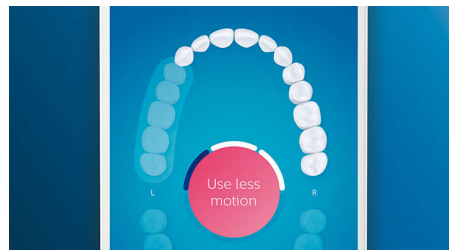

Care for your gums

Click on the G3 Premium Gum Care brush head to improve your gum health. Its smaller size and targeted gum line bristles deliver gentle yet effective cleaning along the gum line, where gum disease starts. It's clinically proven to deliver up to 100% less gum inflammation* and up to 7x healthier gums in just two weeks.*

Whiter teeth, fast

Click on the W3 Premium White brush head to remove surface stains and reveal your whitest smile. With its densely packed central stain removal bristles, it's clinically proven to remove up to 100% more stains in just three days.**

Never miss a spot

The Philips Sonicare app lets you know when you've achieved a thorough clean, and coaches you to be a better, more mindful brusher.

TouchUp feature

If you happen to miss a spot while brushing your teeth, your app's TouchUp feature will show you. You can then go back for a second pass, and be confident you are getting a complete clean, every time.

Focus areas and goal-setting

Any trouble areas your dentist has pointed out? We'll highlight them on your in-app 3D mouth map, and remind you to pay extra attention to these areas.

Too much pressure?

You might not notice when you brush too hard, but your DiamondClean Smart will. If you use too much pressure, the light ring on the end of your handle will flash. This is a gentle reminder to ease off the pressure, and let your brush head do the work. 7 out of 10 people found this feature helped them become a better brusher.