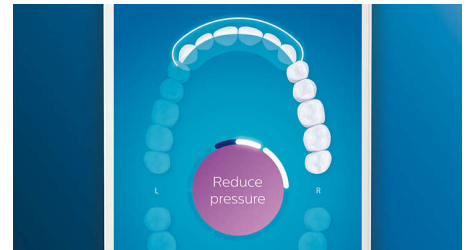

Never miss a spot

The Philips Sonicare app lets you know when you've achieved a thorough clean, and coaches you to be a better, more mindful brusher.

TouchUp feature

If you happen to miss a spot while brushing your teeth, your app's TouchUp feature will show you. You can then go back for a second pass, and be confident you are getting a complete clean, every time.

Focus areas and goal-setting

Any trouble areas your dentist has pointed out? We'll highlight them on your in-app 3D mouth map, and remind you to pay extra attention to these areas.

Too much pressure?

You might not notice when you brush too hard, but your DiamondClean Smart will. If you use too much pressure, the light ring on the end of your handle will flash. This is a gentle reminder to ease off the pressure, and let your brush head do the work. 7 out of 10 people found this feature helped them become a better brusher.