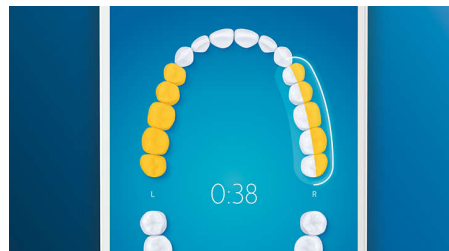

Whiter teeth, fast

Click on the W3 Premium White brush head to remove surface stains and reveal your whitest smile. With its densely packed central stain removal bristles, it's clinically proven to remove up to 100% more stains in just three days.**

TongueCare+ tongue brush

Click on the TongueCare+ tongue brush to gently remove odor causing bacteria from the pores of your tongue. Its 240 specially designed MicroBristles get between all your tongue's ridges and grooves to remove bacteria and debris that lead to bad breath. Team with our antibacterial BreathRx tongue spray for superior cleaning and super fresh breath.

Never miss a spot

The Philips Sonicare app lets you know when you've achieved a thorough clean, and coaches you to be a better, more mindful brusher.

TouchUp feature

If you happen to miss a spot while brushing your teeth, your app's TouchUp feature will show you. You can then go back for a second pass, and be confident you are getting a complete clean, every time.

Focus areas and goal-setting

Any trouble areas your dentist has pointed out? We'll highlight them on your in-app 3D mouth map, and remind you to pay extra attention to these areas.

Too much pressure?

You might not notice when you brush too hard, but your DiamondClean Smart will. If you use too much pressure, the light ring on the end of your handle will flash. This is a gentle reminder to ease off the pressure, and let your brush head do the work. 7 out of 10 people found this feature helped them become a better brusher.