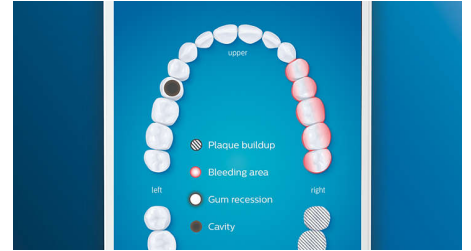

Whiter teeth, fast

Click on the W3 Premium White brush head to remove surface stains and reveal your whitest smile. With its densely packed central stain removal bristles, it's clinically proven to remove up to 100% more stains in just three days.**

Never miss a spot

The Philips Sonicare app lets you know when you've achieved a thorough clean, and coaches you to be a better, more mindful brusher.

TouchUp feature

If you happen to miss a spot while brushing your teeth, your app's TouchUp feature will show you. You can then go back for a second pass, and be confident you are getting a complete clean, every time.

Focus areas and goal-setting

Any trouble areas your dentist has pointed out? We'll highlight them on your in-app 3D mouth map, and remind you to pay extra attention to these areas.

Too much pressure?

You might not notice when you brush too hard, but your DiamondClean Smart will. If you use too much pressure, the light ring on the end of your handle will flash. This is a gentle reminder to ease off the pressure, and let your brush head do the work. 7 out of 10 people found this feature helped them become a better brusher.