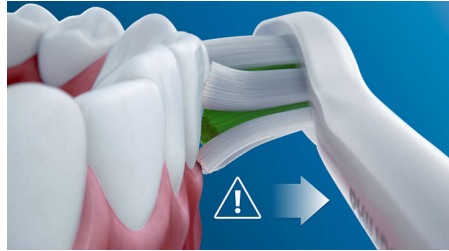

Highlights

Naturally whiter teeth

Click on the W2 Optimal White brush head to remove surface stains and reveal a whiter smile. With its densely packed central stain-removal bristles, it's clinically proven to whiten teeth in just one week.

Safe and gentle

You can be sure of a safe brushing experience: our sonic technology is suitable for use with braces, fillings, crowns and veneers, and helps prevent cavities and improve gum health.

Too much pressure?