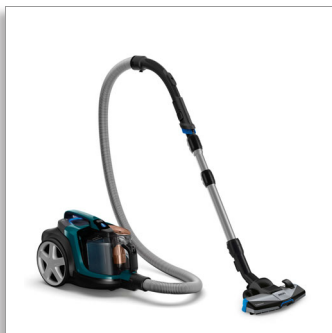

Philips PowerPro Expert  
Usisavač bez vrećice

**900 W**

PowerCyclone 8  
Allergy Lock  
Mala turbo četka

**FC9744/09**