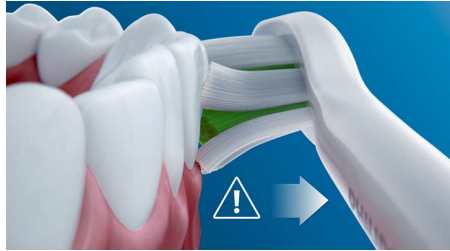

Safe and gentle

You can be sure of a safe brushing experience: our sonic technology is suitable for use with braces, fillings, crowns, and veneers, and helps prevent cavities and improve gum health.

The only true sonic technology

Philips Sonicare's advanced sonic technology pulses water between teeth, and its brush strokes break up plaque and sweep it away for an exceptional daily clean.

Monitor your brushing pressure

Brushing too hard can damage your teeth and gums. To prevent this, your Philips Sonicare ProtectiveClean emits a gentle pulsing sound to remind you to ease off on the pressure.