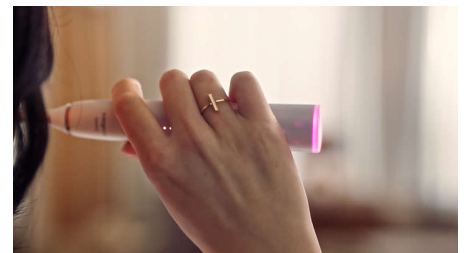

Cares for your oral health

Philips Sonicare 9900 Prestige is designed around you. Its state-of-the-art technology is so in tune with you and effortless to use that you barely know it is there. Luckily, the results say it all.

Real-time feedback

You might not notice when you brush too hard or start scrubbing, but your toothbrush will. The light ring on the end of your handle will gently remind you to ease off the pressure or scrubbing motion.