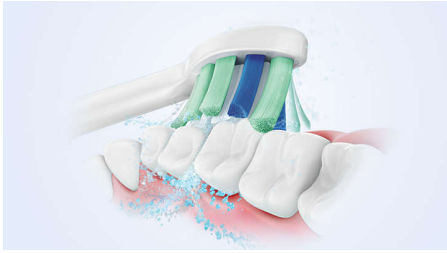

Highlights

Advanced Sonicare Technology

Powerful bristle vibrations drive microbubbles deep between your teeth and along your gum line for a refreshing experience. You will get two month's worth of manual brushing in just 2 minutes.** 31000 brush strokes per minute gently clean your teeth, break up plaque, and sweep it away for an exceptional daily clean.