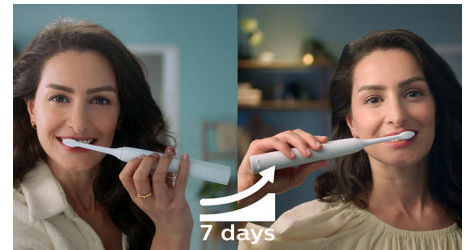

Easy-Start

Our Easy-Start program gives you the option of a gradual, gentle increase in brushing power the first 14 times you use your new toothbrush.