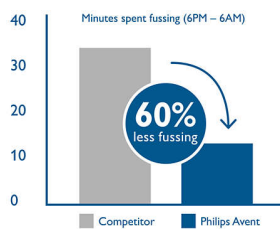

Less fussing

Philips Avent Anti-colic bottle reduces fussing. Babies fed with Philips Avent Anti-colic bottles experienced 60% less fussing at night, than babies fed with a competitor's anti-colic bottle.*