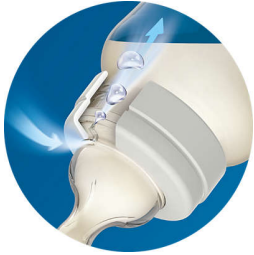

Clinically proven to reduce colic and discomfort*

Designed for uninterrupted feeding

Our Classic+ bottle's Airflex venting system and textured teat is designed to minimize feeding interruptions and discomfort. With its integrated anti-colic valve, air is vented into the bottle and away from the baby's tummy.

Other benefits

- Compatible range from breastfeeding to cup
- Different teat flow rates available
- This bottle is BPA free

Clinically proven to reduce colic and discomfort*

- Anti-colic valve proven to reduce colic*
- 60% less fussing at night*
- Teat shape designed for secure latch
- Ribbed texture prevents collapse for uninterrupted feeding

Easy to use, clean and assemble

- Leak-free design
- Easy to clean and assemble with few parts
- Wide neck bottle with rounded corner for easy cleaning
- Easy to hold

Highlights

Less colic

Our anti-colic valve is designed to keep air away from your baby's tummy to reduce colic and discomfort. As your baby feeds, the valve integrated into the teat flexes to allow air into the bottle to prevent vacuum build up and vents it towards the back of the bottle. It keeps air in the bottle and away from baby's tummy to help reduce colic and discomfort.

Uninterrupted feeding

The teat shape allows secure latch and the ribbed texture helps prevent teat collapse for uninterrupted, comfortable feeding.

Secure latch

The nipple is designed not to collapse, for a secure latch and uninterrupted feeding.