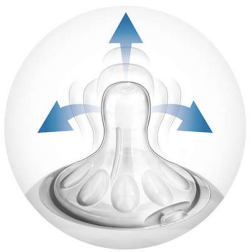

#### **Easy to hold and grip in any direction**

- Ergonomic shape for maximum comfort
- Simple to use and clean, quick and easy assembly

## Natural latch on

The wide, breast-shaped teat promotes natural latch-on similar to the breast, making it easy for your baby to combine breast and bottle feeding.

## Unique comfort petals

Petals inside the teat increase softness and flexibility without teat collapse. Your baby will enjoy a more comfortable and contented feed.