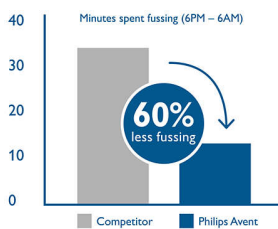

Less fussing

Philips Avent Anti-colic bottle reduces fussing. Babies fed with Philips Avent Anti-colic bottles experienced 60% less fussing at night, than babies fed with a competitor's anti-colic bottle.*