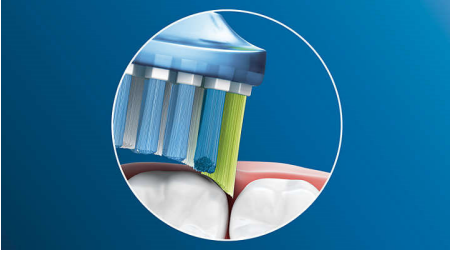

Philips Sonicare'i sügavpuhastus

- Up to 4x more surface contact** for an effortless deep clean

Erakordselt tõhus katu eemaldamine

- Eemaldab kuni 10× rohkem kattu kui käsihambahari

PHILIPS
sonicare

Esiletõstetud tooted

Jätke hambakatuga hüvasti

Tänu painduvale kujule eemaldab see igemepiiri ja hambavahede puhastamiseks raskesti ligipääsetavatest kohtadest* kuni 10 korda rohkem kattu.

Adaptive cleaning technology

You get a personalized clean every time you brush with our adaptive cleaning technology. Soft rubber sides flex to let C3 Premium Plaque Defence adapt to the shape of your teeth and gums, absorbing any excess brushing pressure and enhancing our sonic cleaning power. Bristles can then adjust to the shape of your teeth and gums so you get up to 4x more surface contact than a regular brush head** for deeper cleaning in hard-to-reach areas.