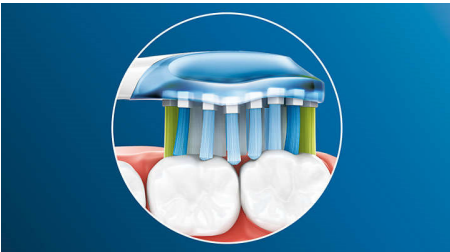

Philips Sonicare'i sügavpuhastus

- Up to 4x more surface contact** for an effortless deep clean

Erakordselt tõhus katu eemaldamine

- Eemaldab kuni 10× rohkem kattu kui käsihambahari

PHILIPS
sonicare

Esiletõstetud tooted

Jätke hambakatuga hüvasti

Tänu painduvale kujule eemaldab see igemepiiri ja hambavahede puhastamiseks raskesti ligipääsetavatest kohtadest* kuni 10 korda rohkem kattu.

Adaptive cleaning technology

You get a personalized clean every time you brush with our adaptive cleaning technology. Soft rubber sides flex to let C3 Premium Plaque Defence adapt to the shape of your teeth and gums, absorbing any excess brushing pressure and enhancing our sonic cleaning power. Bristles can then adjust to the shape of your teeth and gums so you get up to 4x more surface contact than a regular brush head** for deeper cleaning in hard-to-reach areas.