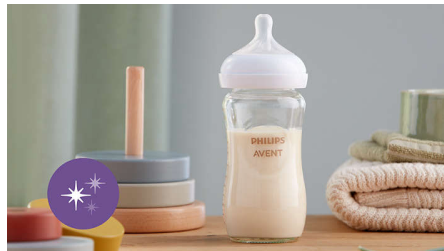

Heat resistant glass

Made of premium quality borosilicate glass, the Philips Avent glass bottle is heat and thermal shock resistant. It can therefore be safely stored in the fridge, warmed, and is also suitable for sterilization.

Find the right nipple flow

Every baby feeds differently, and develops at their own pace. We've designed a range of flow rates so you can find the perfect one for your baby and personalize your bottle. All of the Natural Response Nipples are made of soft silicone.