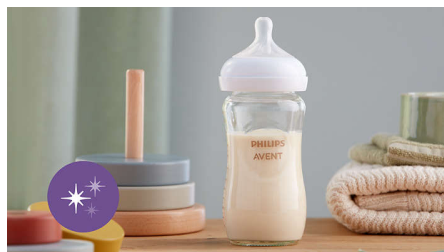

Heat resistant glass

Made of premium quality borosilicate glass, the Philips Avent glass bottle is heat and thermal shock resistant. It can therefore be safely stored in the fridge, warmed, and is also suitable for sterilization.

Find the right nipple flow

Every baby feeds differently, and develops at their own pace. We've designed a range of flow rates so you can find the perfect one for your

baby and personalize your bottle. All of the Natural Response Nipples are made of soft silicone.