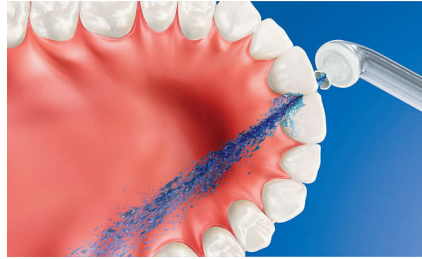

Micro-droplet technology

Our clinically-proven results are possible from our unique technology that combines air and mouthwash or water to powerfully yet gently clean between teeth and along the gumline.