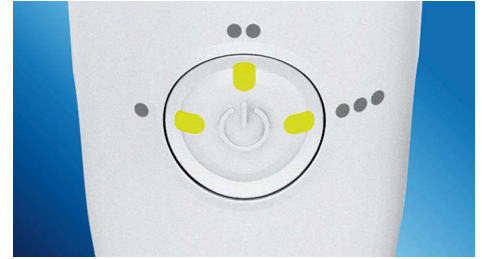

Triple burst customization

AirFloss Pro/Ultra's powerful spray can be customized to your liking, with single, double or triple bursts for each press of the activation button.