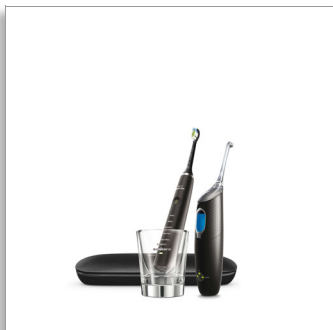

Philips Sonicare  
AirFloss Pro/Ultra -  
Interdental cleaner

w/DiamondClean toothbrush

1 nozzle  
1 brush head  
Travel case

HX8492/42