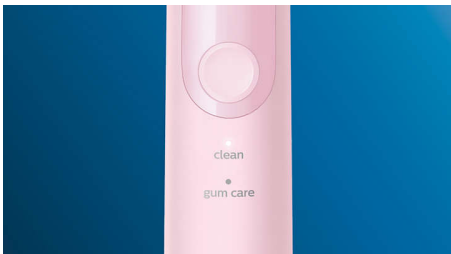

Brushing your way

This toothbrush allows you to customize your brushing with a choice of two modes and three intensities. Clean mode is standard for superior cleaning. And Gum Care mode adds an extra minute of reduced-power brushing, so you can gently massage your gums. Three intensities allow you to switch the order of 'higher' and 'lower' to align with the intensities from left to right.