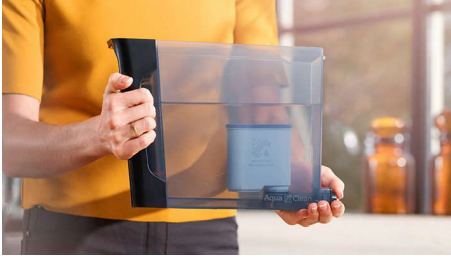

Fully automatic espresso machines
5 Beverages Classic Milk Frother, Black, TFT display

Highlights

AquaClean filter

By changing the filter after being prompted by the machine, you will not need to descale your machine for up to 5000 cups*, while enjoying clear and purified water.