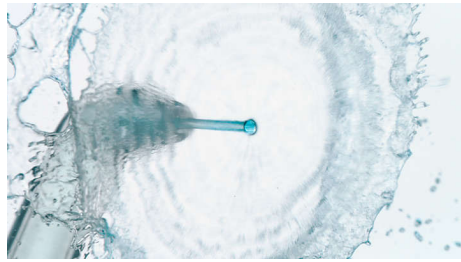

## Covers more area, effortlessly

X-shaped water streams cover more surface area for a faster, deeper clean versus manual floss. Effortlessly.

## Guides from tooth to tooth

Gentle pulses of water guide you from tooth-to-tooth so that you don't miss a spot.

## F1 Standard nozzle

Use the standard nozzle for a regular clean. It uses a single stream of water to remove debris and clean thoroughly between your teeth.

## F3 Quad Stream nozzle

For maximum coverage and an extra thorough clean, use the Quad Stream nozzle to concentrate water into four wide streams between teeth and along the gum line. The soft rubber guide is gentle on gums and every nozzle simply clicks on and off.