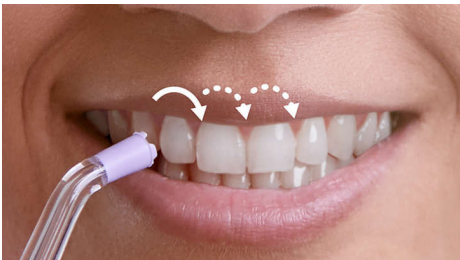

Enjoy an effortless, thorough clean between your teeth and improve your gum health. Our Quad Stream technology helps you cover more area with less effort, while Pulse Wave technology gently guides you from tooth to tooth. Easy.

**An effortless clean with advanced technology**

- Easy to fill 550ml reservoir
- Quad Stream technology for faster, more effective flossing
- Standard nozzle for a regular clean
- Pulse Wave technology guides from tooth to tooth
- Quad Stream nozzle for maximum coverage
- Easy magnetic dock with auto shut-off
- Whisper quiet for great results without disturbing others

## Covers more area, effortlessly

X-shaped water streams cover more surface area for a faster, deeper clean versus manual floss. Effortlessly.

## Guides from tooth to tooth

Gentle pulses of water guide you from tooth-to-tooth so that you don't miss a spot.