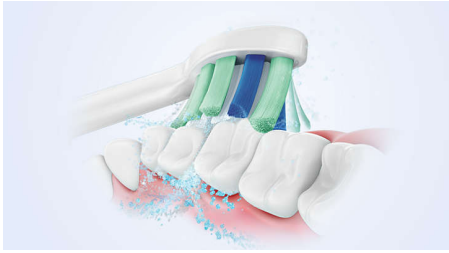

- Optimize your brushing with SmarTimer and QuadPacer

Easy transition to Sonicare

- Easy-Start to ease the transition

Protects your gums

- Built-in pressure sensor protects your teeth & gums

Provides superior clean

- Up to 3x better plaque removal vs a manual toothbrush*
- Our unique technology brings you a powerful yet gentle clean

Highlights

Advanced Sonicare Technology

Powerful bristle vibrations drive microbubbles deep between your teeth and along your gum line for a refreshing experience. You will get two month's worth of manual brushing in just 2 minutes.** 31000 brush strokes per minute gently clean your teeth, break up plaque, and sweep it away for an exceptional daily clean.

Removes plaque 3x better*

The Sonicare electric toothbrush with advanced sonicare technology is clinically proven to remove plaque up to 3X better* than a manual toothbrush. It removes plaque from your teeth and along the gum line while protecting your gums.

Protects your gums

Built-in pressure sensor automatically detects pressure you apply, warns you, and reduces the toothbrush vibrations automatically to help

protect your gums. The toothbrush will make a pulsing sound as a reminder to ease off the pressure. 7 out of 10 people found this feature helped them become better brushers.