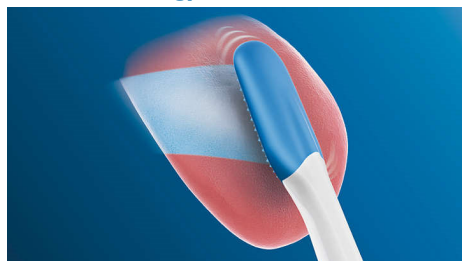

Sonic technology

TongueCare+ is the only tongue cleaner with Philips Sonicare strength, to clean away bad-breath bacteria with every stroke. 31,000 vibrations per minute break up tongue debris, sweep away bad-breath bacteria, and drive the bacteria-killing ingredients of the Philips Sonicare BreathRx tongue spray deeper. Your tongue will feel cleaner and your breath will stay fresh longer.

HX8072/01

Specifications

Design and finishing

- Color: White

Design and finishing

- Smart Brush Head Recognition

Material

- Elastomer: Latex-free

Compatibility

- Brush head system: Click-on
- Suitable for these models: 2 Series plaque control, 2 Series plaque defense, 3 Series gum health, DiamondClean, DiamondClean Smart, EasyClean, Essence+, FlexCare, FlexCare Platinum, FlexCare Platinum Connected, FlexCare+, HealthyWhite, HealthyWhite+, PowerUp, Series 1100, 2100 Series, Series 3100, Prestige 9900, DiamondClean 9000, ProtectiveClean

Items included

- Brush heads: 2 TongueCare+ tongue brushes

Issue date 2022-06-27

Version: 3.3.1

EAN: 00 07502 00654 76

© 2022 Koninklijke Philips N.V.
All Rights reserved.

Specifications are subject to change without notice.
Trademarks are the property of Koninklijke Philips N.V.
or their respective owners.

www.philips.com