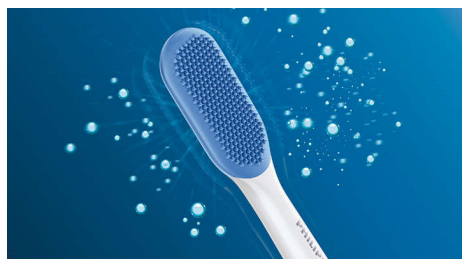

### Easy to click-on

TongueCare+ tongue brush quickly transforms your Philips Sonicare toothbrush into a sonic-powered tongue cleaner. Each tongue brush clicks onto your Philips Sonicare toothbrush handle, just like a regular brush head. Simple to use, replace and clean, these innovative tongue brushes are compatible with all Philips Sonicare click-on toothbrush handles, so it couldn't be easier to add tongue cleaning to your daily oral care routine. It fits all Philips Sonicare toothbrush handles except: PowerUp Battery and Essence.

### Get your tongue truly clean

To get your tongue truly clean, you need to be able to reach everywhere. Thanks to its ergonomic shape, the TongueCare+ tongue brush lets you do this in comfort. The small and flexible head makes it easy to clean away bad-breath bacteria in every nook and cranny.

### Smart mode-pairing

Our smart TongueCare+ tongue brush has a microchip inside that communicates with the

toothbrush handle. So when you click it on, the handle automatically recognizes it and selects the appropriate mode and intensity level to optimize your tongue-cleaning performance. All you have to do is to press the power button.

### MicroBristles

With 240 rubber MicroBristles, the TongueCare+ tongue brush is specifically designed to clean the soft and porous surface of your tongue. The flexible MicroBristles contour to and gently clean around the ridges and grooves, to remove bacteria build-up and drive our bacteria-killing Philips Sonicare BreathRx tongue spray deeper. The compact shape allows you to comfortably clean the entire tongue.