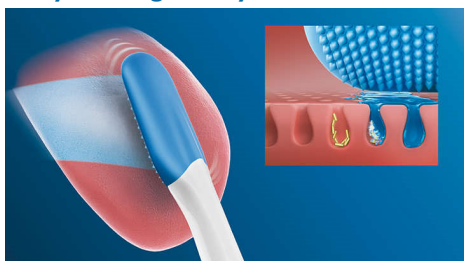

Get your tongue truly clean

To get your tongue truly clean, you need to be able to reach everywhere. Thanks to its ergonomic shape, the TongueCare+ tongue brush lets you do this in comfort. The small and flexible head makes it easy to clean away bad-breath bacteria in every nook and cranny.