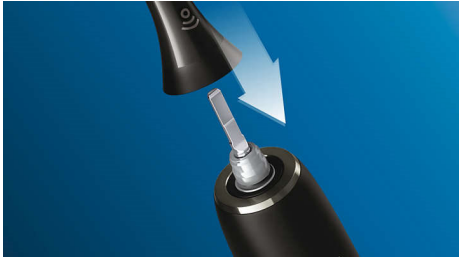

An easy addition to your oral care routine

- From toothbrush to tongue cleaner in just one click
- Easily reach every part of your tongue

Innovative technology

- Automatically pairs with your toothbrush handle
- 240 MicroBristles for a gentle deep clean
- A Philips Sonicare clean for your tongue

PHILIPS

sonicare

Tongue brushes
2 pack Click-on, Latex free, BrushSync mode pairing

Highlights

Easy to click-on

TongueCare+ tongue brush quickly transforms your Philips Sonicare toothbrush into a sonic-powered tongue cleaner. Each tongue brush clicks onto your Philips Sonicare toothbrush handle, just like a regular brush head. Simple to use, replace and clean, these innovative tongue brushes are compatible with all Philips Sonicare click-on toothbrush handles, so it couldn't be easier to add tongue cleaning to your daily oral care routine. It fits all Philips Sonicare toothbrush handles except: PowerUp Battery and Essence.