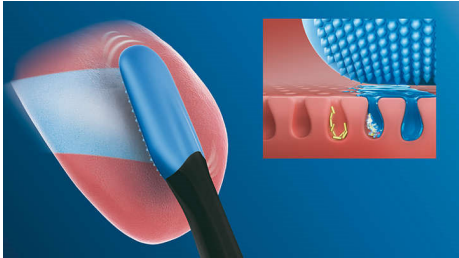

Get your tongue truly clean

To get your tongue truly clean, you need to be able to reach everywhere. Thanks to its ergonomic shape, the TongueCare+ tongue brush lets you do this in comfort. The small and flexible head makes it easy to clean away bad-breath bacteria in every nook and cranny.