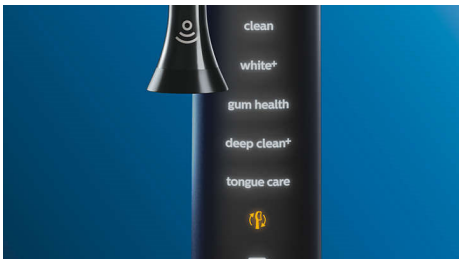

An easy addition to your oral care routine

- From toothbrush to tongue cleaner in just one click
- Easily reach every part of your tongue

Innovative technology

- Automatically pairs with your toothbrush handle
- 240 MicroBristles for a gentle deep clean
- A Philips Sonicare clean for your tongue

PHILIPS

sonicare

Tongue brushes
2 pack Click-on, Latex free, BrushSync mode pairing

Highlights

Easy to click-on

TongueCare+ tongue brush quickly transforms your Philips Sonicare toothbrush into a sonic-powered tongue cleaner. Each tongue brush clicks onto your Philips Sonicare toothbrush handle, just like a regular brush head. Simple to use, replace and clean, these innovative tongue brushes are compatible with all Philips Sonicare click-on toothbrush handles, so it couldn't be easier to add tongue cleaning to your daily oral care routine. It fits all Philips Sonicare toothbrush handles except: PowerUp Battery and Essence.

Get your tongue truly clean

To get your tongue truly clean, you need to be able to reach everywhere. Thanks to its ergonomic shape, the TongueCare+ tongue brush lets you do this in comfort. The small and flexible head makes it easy to clean away bad-breath bacteria in every nook and cranny.

Smart mode-pairing

Our smart TongueCare+ tongue brush has a microchip inside that communicates with the

toothbrush handle. So when you click it on, the handle automatically recognizes it and selects the appropriate mode and intensity level to optimize your tongue-cleaning performance. All you have to do is to press the power button.