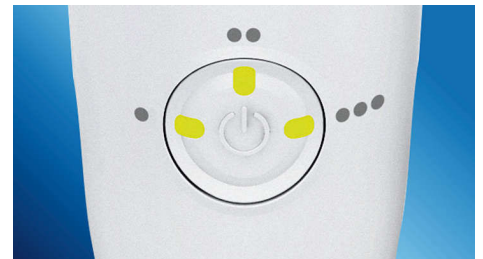

Triple burst customization

AirFloss Pro/Ultra's powerful spray can be customized to your liking, with single, double or triple bursts for each press of the activation button.