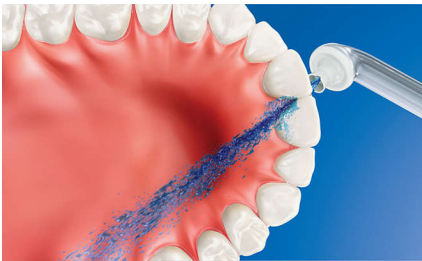

Improves oral health

- Clinically proven as effective as floss for gum health**
- Up to 99.9% plaque removal***
- Helps prevent cavities between teeth

Superior technology

- Air and micro-droplet technology
- High performance nozzle
- Triple burst customizable settings

The easiest way to effectively clean between teeth

- An easy way to start a healthy habit

PHILIPS

sonicare

Interdental nozzles
2 nozzles

HX8032/64

Highlights

Up to 99.9% plaque removal

AirFloss Pro/Ultra removes up to 99.9% of plaque from treated areas.**

Micro-droplet technology

Our clinically-proven results are possible from our unique technology that combines air and mouthwash or water to powerfully yet gently clean between teeth and along the gumline.

Easily start a healthy habit

Interproximal cleaning is very important to overall oral health. AirFloss is an easy way to

clean deeper between teeth, helping to form a healthy habit.

Better gum health

Philips Sonicare AirFloss Pro/Ultra is clinically proven to improve gum health as much as floss.** Helps improve gum health in as little as two weeks.