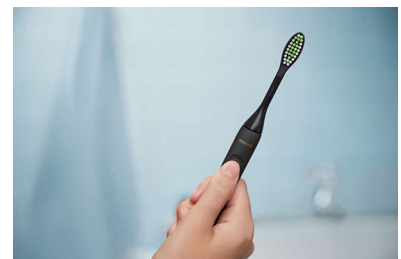

Hassle-free Subscription

Maintaining your toothbrush should be easy. Subscribe to have replacement brush heads automatically delivered to your home every 90 days. No worries, just great teeth.

Issue date 2022-02-03

Version: 4.4.4

EAN: 00 07502 00923 66

© 2022 Koninklijke Philips N.V.
All Rights reserved.

Specifications are subject to change without notice.
Trademarks are the property of Koninklijke Philips N.V.
or their respective owners.

www.philips.com