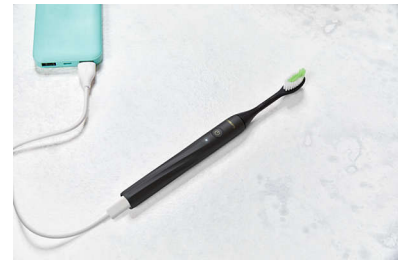

Brush head

1 brush head for your One The One that cleans better, The One in multiple colors

Specifications

Technical specifications

- Operating time (full to empty): Up to 30 days

Design and finishing

- Color: Sage

Compatibility

- Brush head compatibility: Only compatible with, Philips One handles

Items included

- Brush heads: 1 Philips One brush head

BH1021/08

Highlights

One charge, one month of brush

Charging your One is easy. Just pop off the end cap, plug in your USB-C cable and wait until the light indicator stops flashing. With a single charge, you can brush for 30 days. That's one month of whiter, brighter smiling.